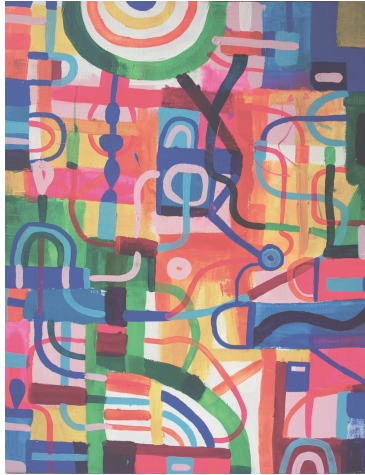

Soh Ee Shaun

b. 1980, Singapore

Finding the Quiet in our Busy Life, 2014

Acrylic on Canvas
H 90 x 70 cm

This work marks a bold shift towards the abstract, expressing - in his own words - 'the transmission of energy and ideas through spacetime, and the multiplicities of energetic visuals using colour and form on a plane surface.' 'Finding the Quiet in our Busy Life' describes Ee Shaun's approach to abstraction and painting as a meditative activity, being present and accepting of all flaws and thoughts that appear during the painting process.